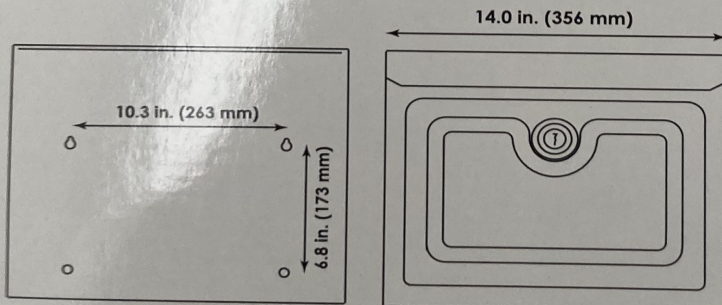

Wall Mounted Mailbox Spec

(Delivery Must Be Pre-Approved through USPS)

Whitman™

WHITE WALL-MOUNTED MAILBOX

Buzón metálico de pared

CAPACITY M Medium	COLOR White	MATERIAL GS Galvanized Steel	SECURITY Key Lock	ACCESS Front	STYLE Wall Mount

Incoming slot can accept magazines, priority mail envelopes, and thick catalogs.

La ranura de entrada acepta revistas, sobres de correo priorizado y catálogos gruesos.

Stainless steel cam lock with locked/unlocked indicator and 2 keys.

Cerradura de acero inoxidable con indicador de cerrado/desatracado y 2 llaves.

Pre-drilled and ready to install with included hardware.

Pretaladrado y listo para instalar con el herraje incluido.

Heavy gauge galvanized steel construction.

Construcción de acero galvanizado de calibre grueso.

Removable lock bezel can be painted to match house trim or front door (paint not included).

Bisel desmontable de la cerradura se puede pintar para que coincida con el adorno de la casa o puerta.

mounting hole pattern

Made on Earth in India
Hecho en India - Fabricado en Inde
architecturalmailboxes.com
© 2019, Architectural Mailboxes, LLC
Redondo Beach, CA 90277

Item # 2598W-10