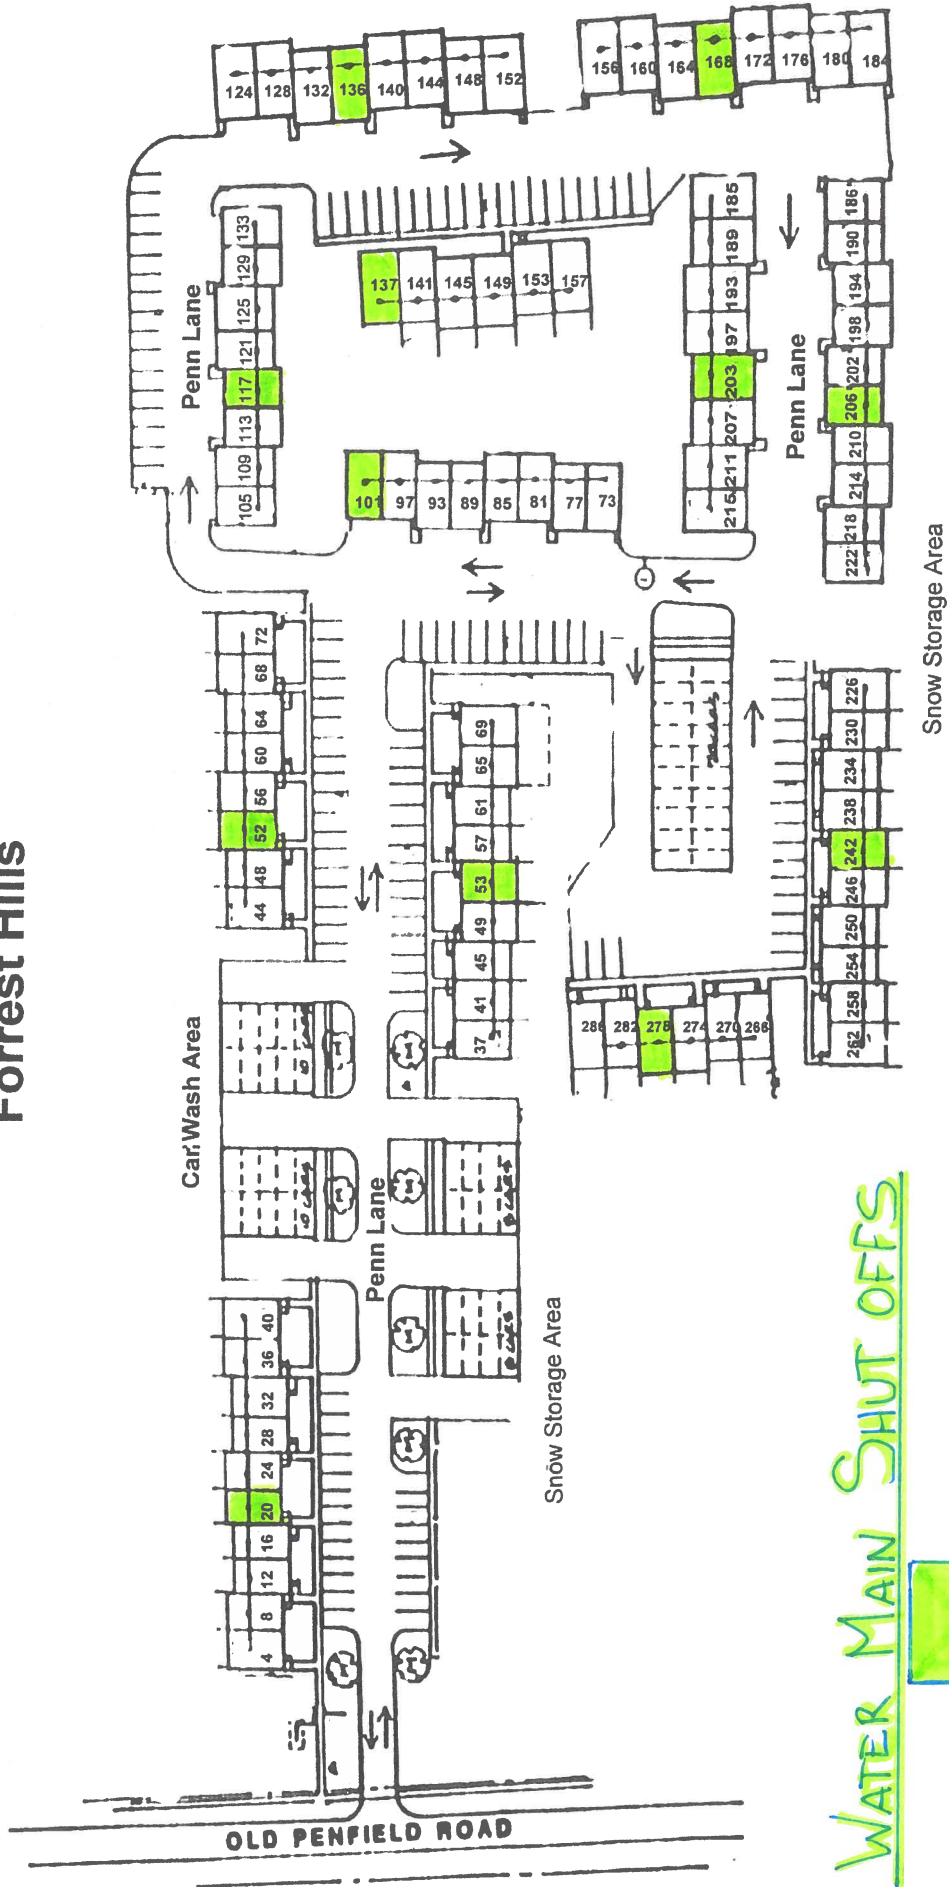

Snow Storage Area

Forrest Hills

WATER MAIN SHUT OFFS

Snow Storage Area